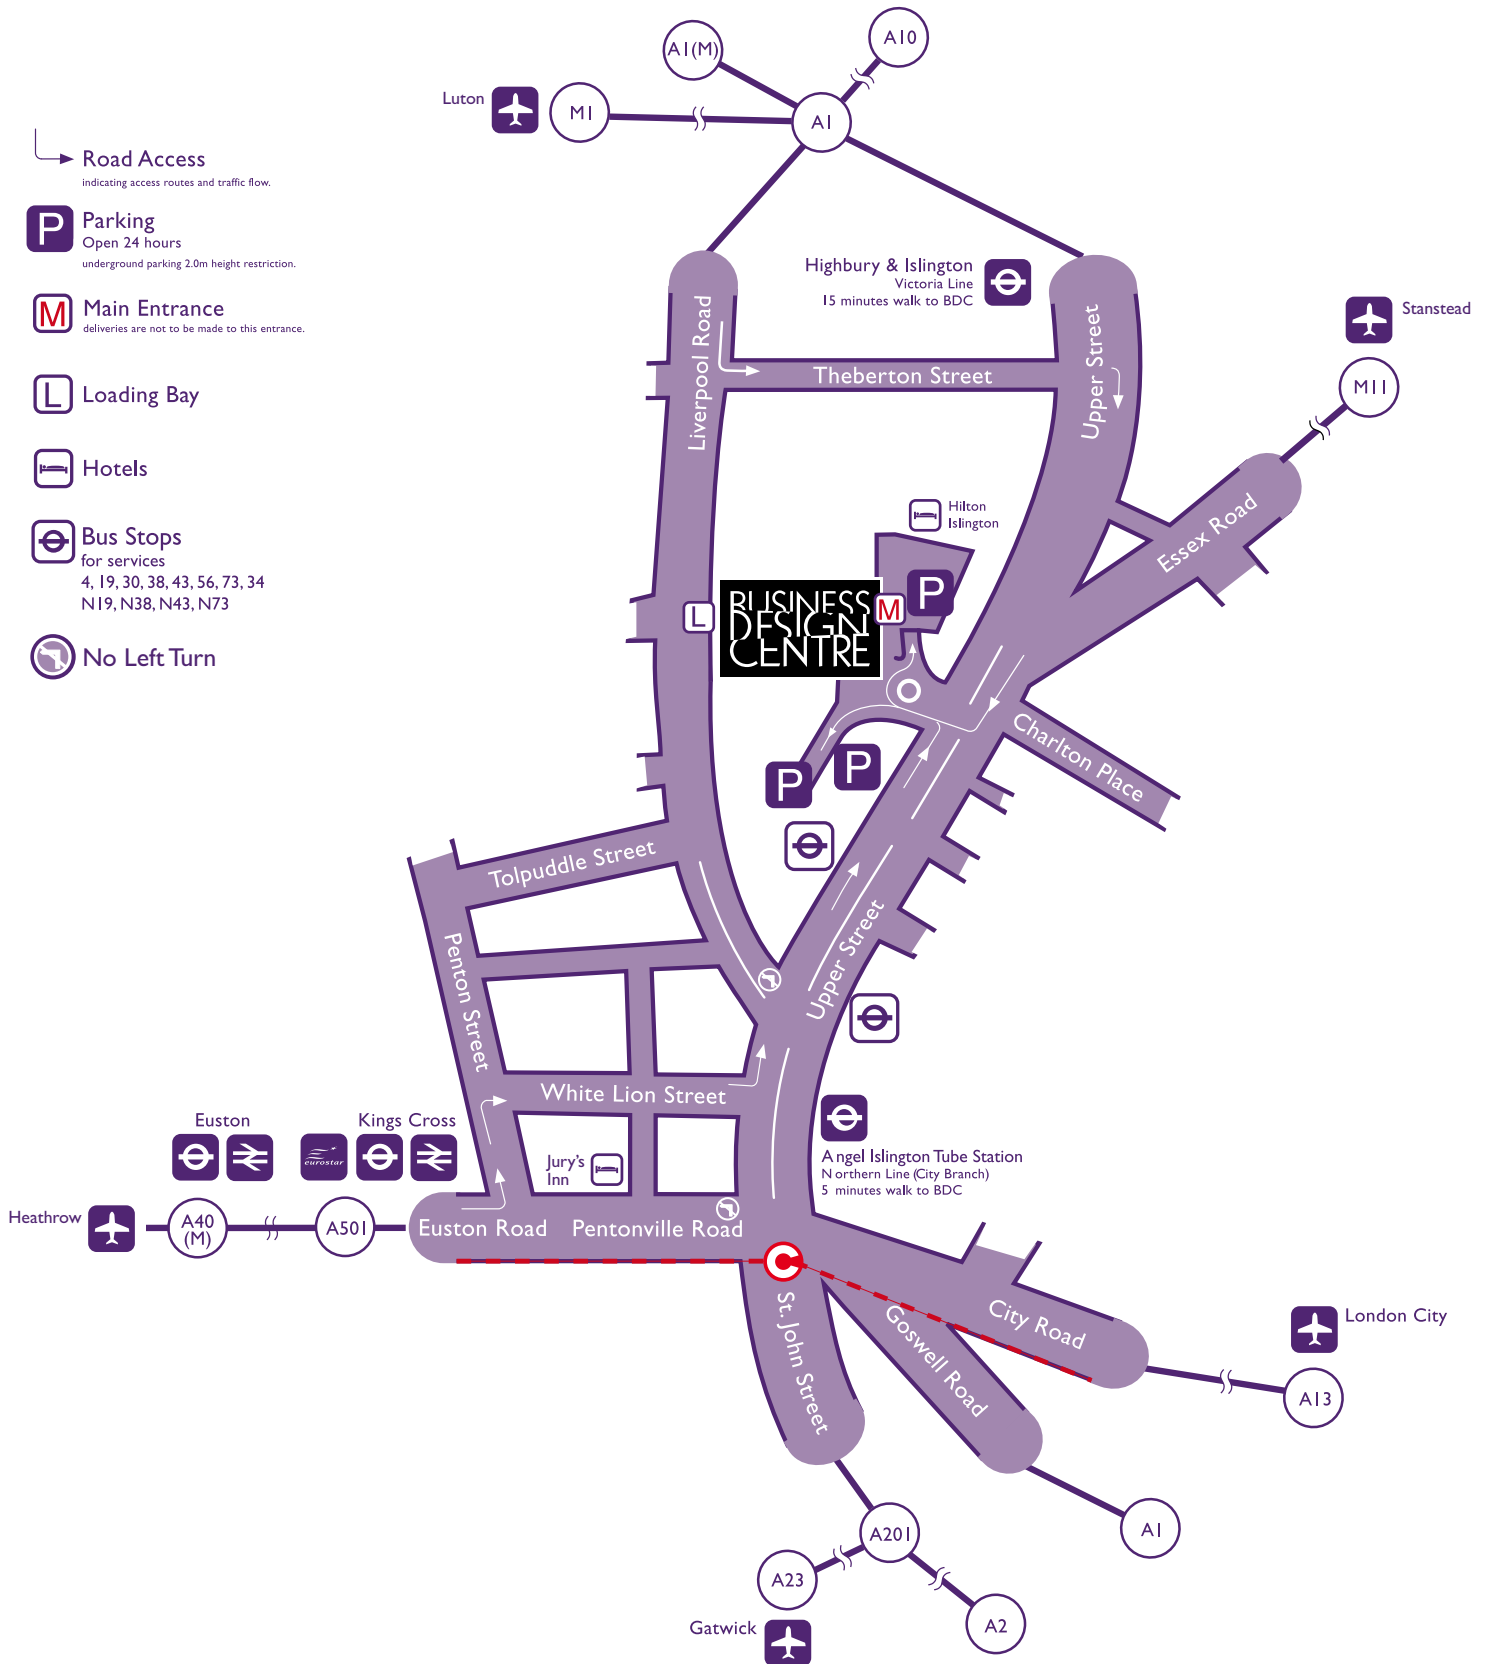

Location Map

Business Design Centre
52 Upper Street
London N1 0QH

Tel +44 (0)20 7359 3535 Fax +44 (0)20 7288 6444

www.businessdesigncentre.co.uk