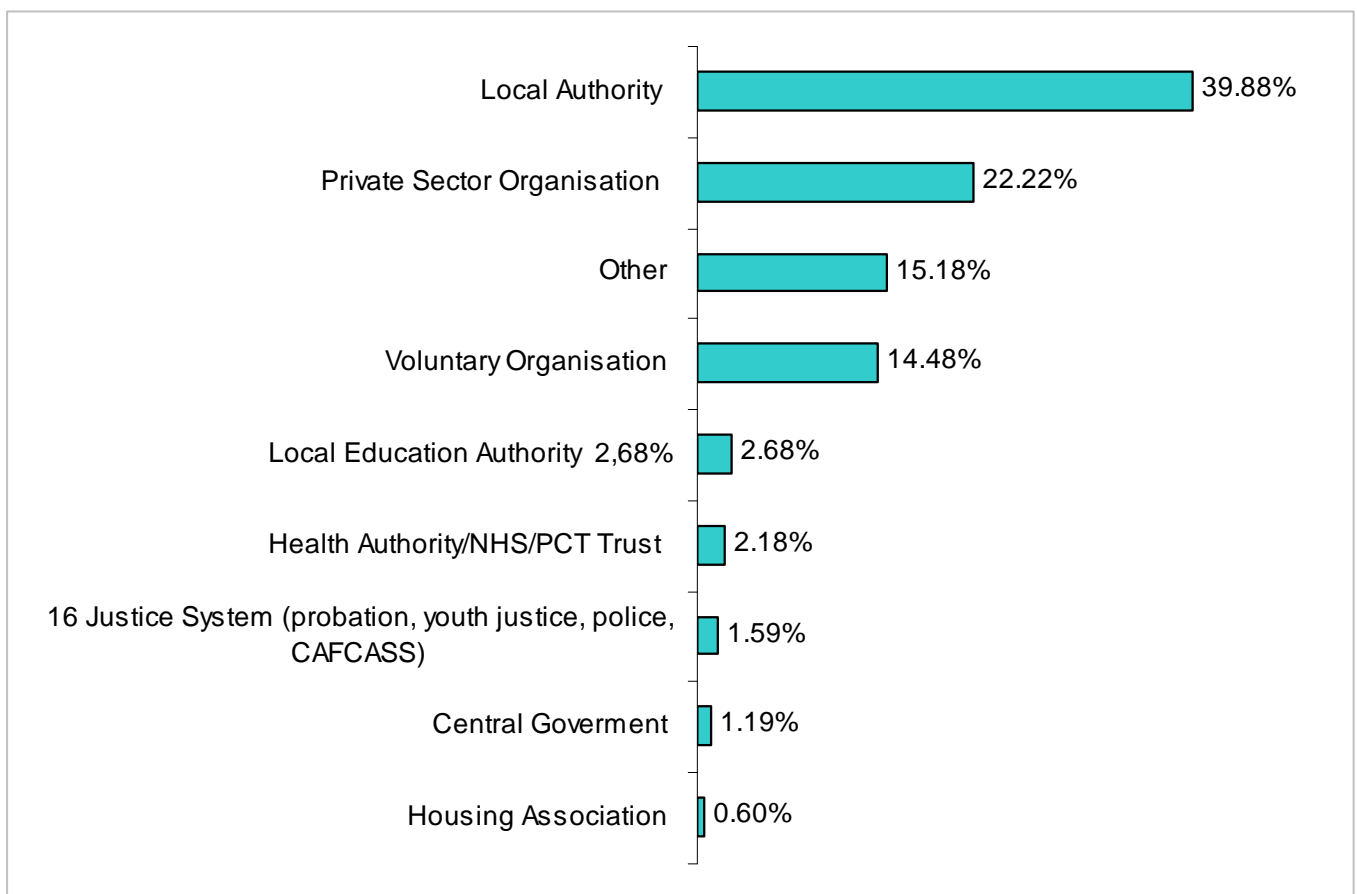

Which of the following areas do you work in?

Total of responding visitors 998 from
 Community Care Live Children & Families 08

Region/Province

Total of responding visitors 1273 from
Community Care Live Children & Families 08

Which of the following best describes the organisation where you are employed?

Total of responding visitors 1008 from
 Community Care Live Children & Families 08

Which of the following best describes the establishment that you work at?

Total of responding visitors 999 from Community Care Live Children & Families 08

Which of the following best describes your current job function?

Total of responding visitors 989 from
 Community Care Live Children & Families 08