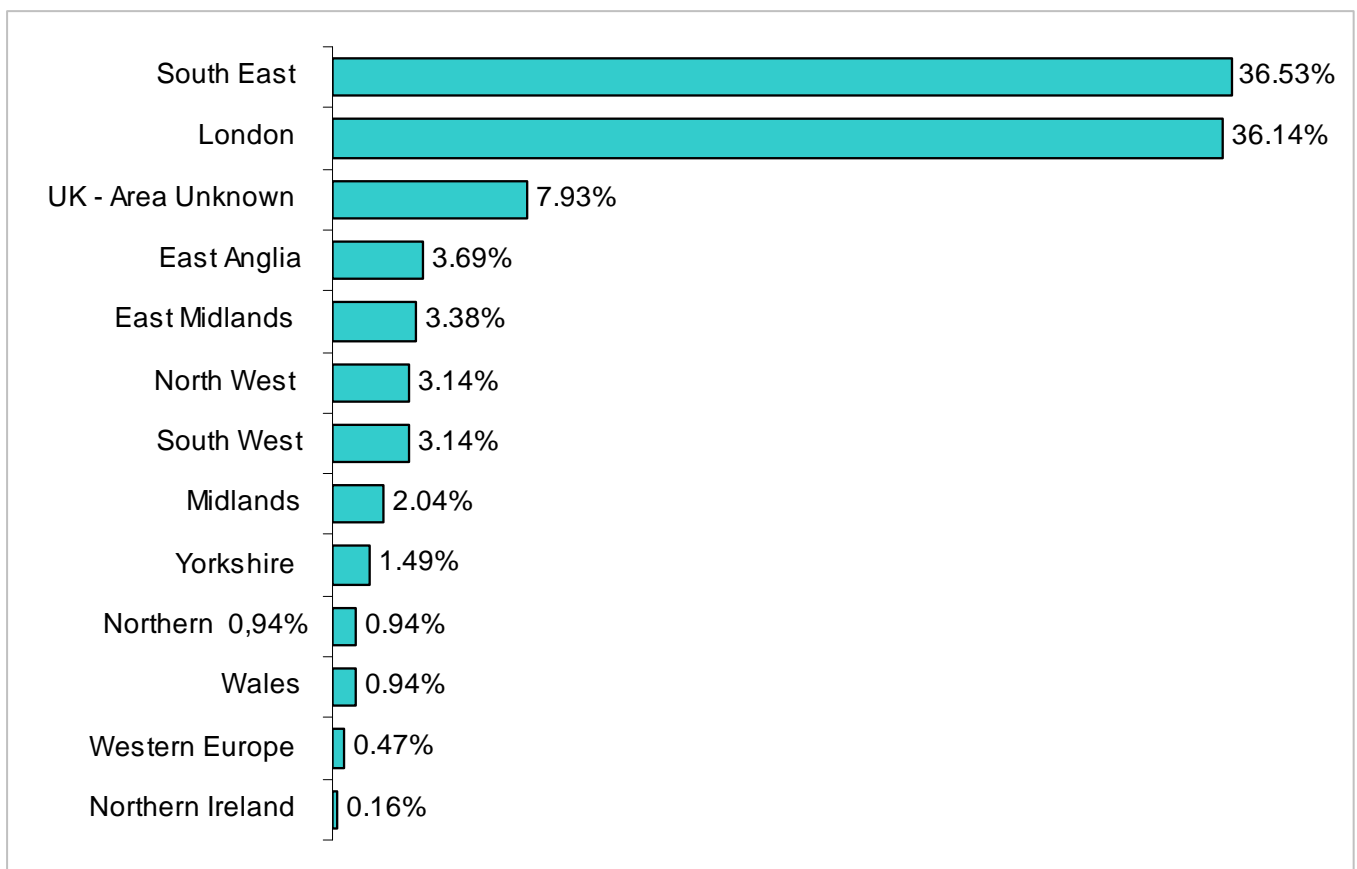

Which of the following areas do you work in?

Total of responding visitors 998 from
 Community Care Live Children & Families 08

Region/Province

Total of responding visitors 1273 from
Community Care Live Children & Families 08

Which of the following best describes the organisation where you are employed?

Total of responding visitors 1008 from
 Community Care Live Children & Families 08

Which of the following best describes the establishment that you work at?