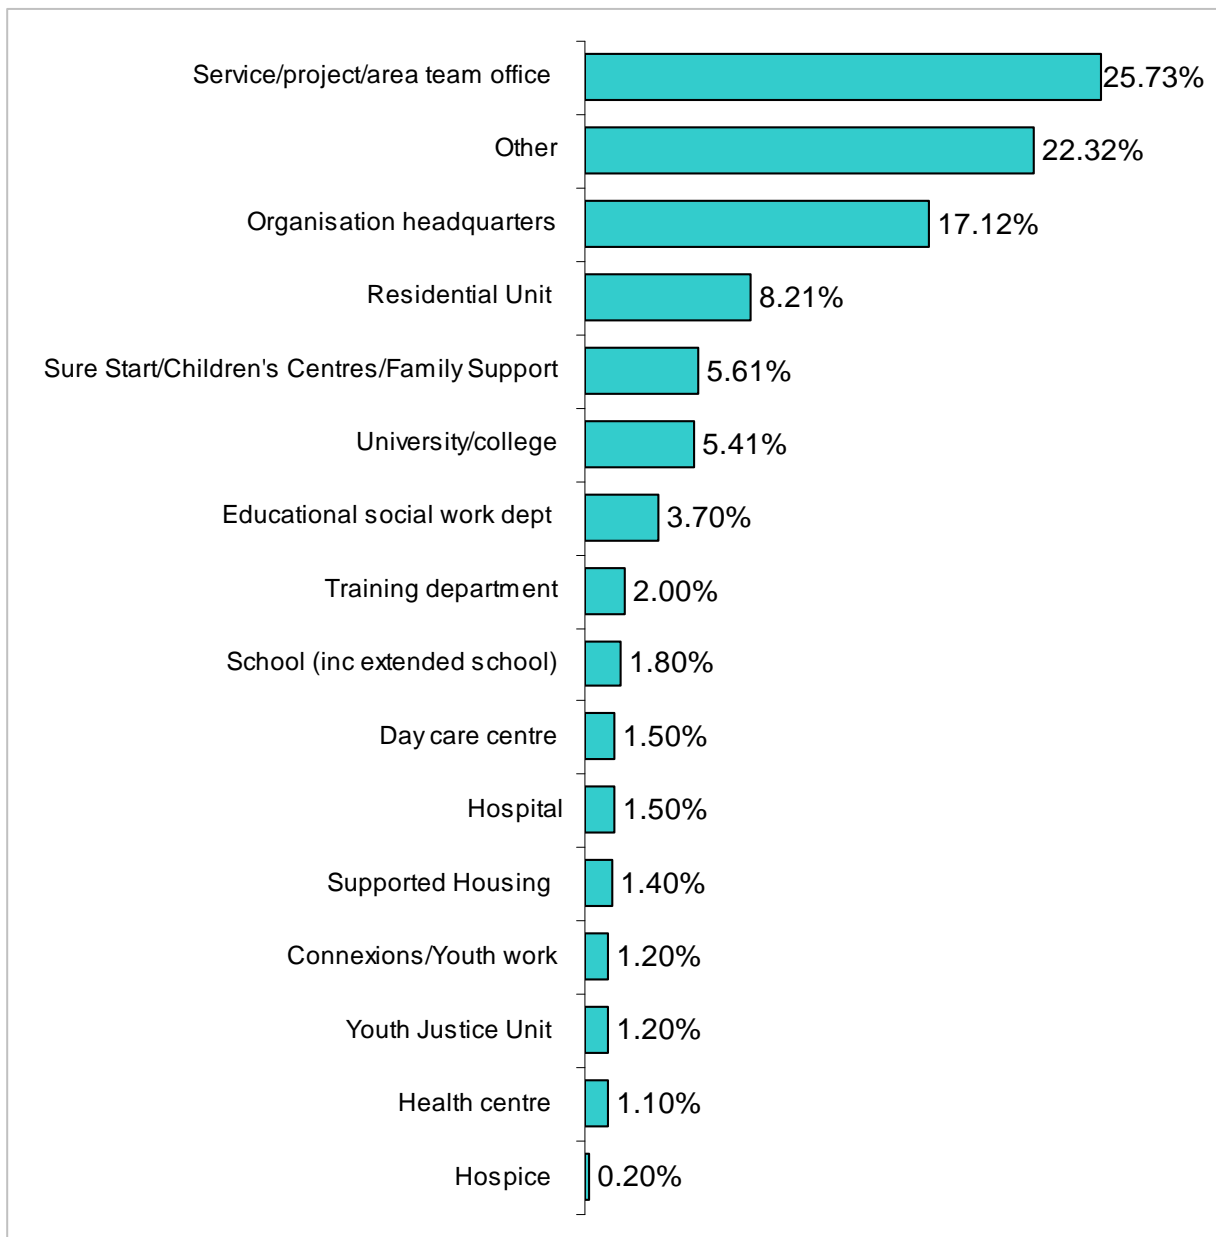

Which of the following areas do you work in?

Total of responding visitors 998 from
 Community Care Live Children & Families 08

Region/Province

Total of responding visitors 1273 from
Community Care Live Children & Families 08

Which of the following best describes the organisation where you are employed?

Total of responding visitors 1008 from
 Community Care Live Children & Families 08

Which of the following best describes the establishment that you work at?

Total of responding visitors 999 from Community Care Live Children & Families 08

Which of the following best describes your current job function?

Total of responding visitors 989 from
 Community Care Live Children & Families 08