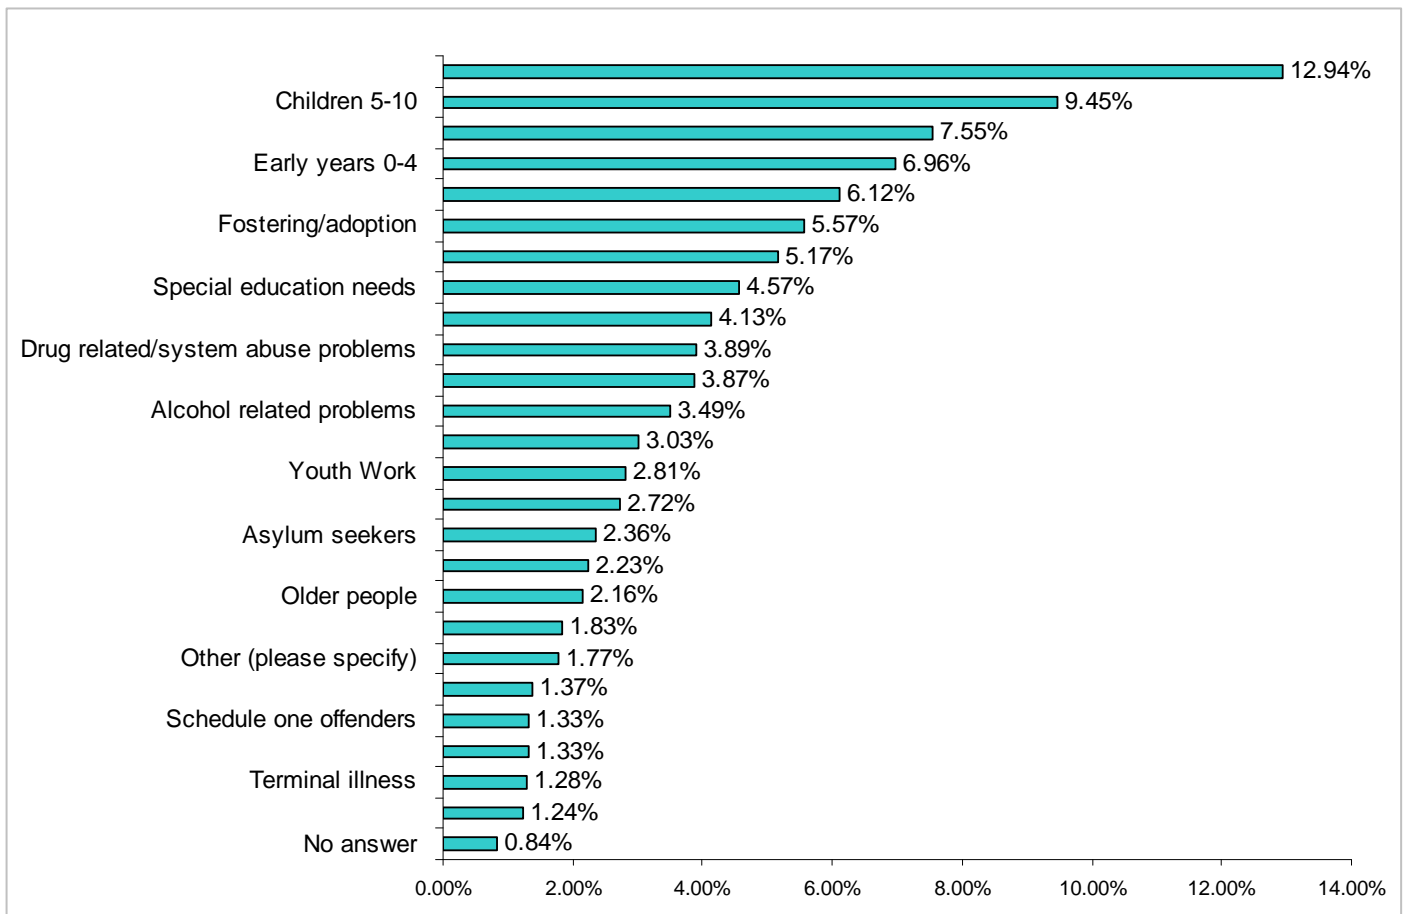

Which of the following areas do you work in?

Total of responding visitors 998 from
 Community Care Live Children & Families 08

Region/Province

Total of responding visitors 1273 from
Community Care Live Children & Families 08

Which of the following best describes the organisation where you are employed?

Total of responding visitors 1008 from
 Community Care Live Children & Families 08

Which of the following best describes the establishment that you work at?

Total of responding visitors 999 from Community Care Live Children & Families 08

Which of the following best describes your current job function?

Total of responding visitors 989 from
 Community Care Live Children & Families 08